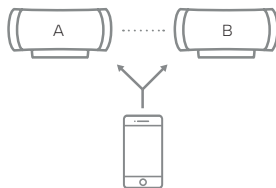

SPECIFICATIONS

BLUETOOTH VERSION: 5.0

BLUETOOTH PROFILE: A2DP/AVRCP/HFP/HSP

BLUETOOTH RANGE: 10m

PLAYTIME: 14h

CHARGING TIME: 4h

BATTERY: 7.4V, 2600mAh RECHARGEABLE
LITHIUM BATTERY

CHARGING TYPE: USB-C

INPUT: DC 5V, 2A

OPERATING TEMPERATURE: -10 - 50°C

WATERPROOF: IPX6 (SPASH-PROOF)

DUAL PAIRING

Use two speakers with one device

1. Turn on and enter pairing mode on speaker A.
2. Turn on and press the pairing button two times on speaker B. The LED turns green.