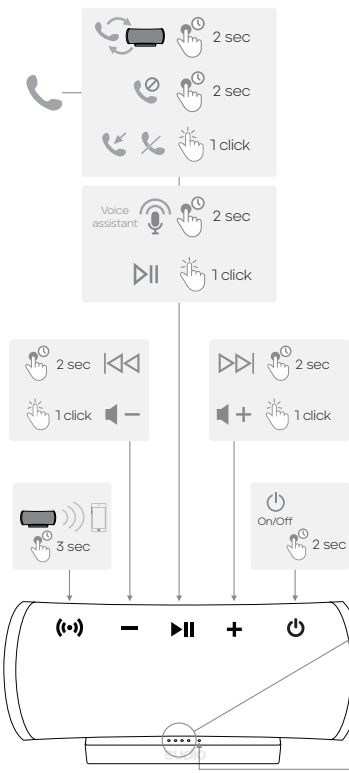

## CONTROLS

INPUT: DC 5V, 2A

OPERATING TEMPERATURE: -10 - 50°C

WATERPROOF: IPX6 (SPASH-PROOF)