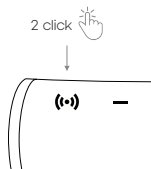

OWNER'S GUIDE

SUDIO FEMTIO